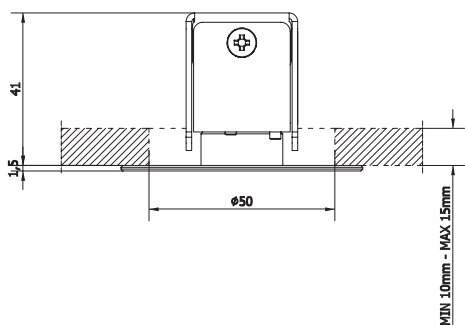

Canopy Type B (Sop, Storm, Wonder)

TECHNICAL SHEET

1704-90

Mounting: a soffitto / ceiling

Environment: Indoor - IP20

Materials: Metallo / Metal

Voltage: 220-240V 50/60Hz

Lighting Control: on-off / dimmable 0-10V / DALI / phase cut

1704-91*

Mounting: incasso / recessed

Environment: Indoor - IP20

Materials: Metallo / Metal

Voltage**: 24Vdc - remote driver non incluso / not included

*Cartongesso: foro Ø50 mm - spessore 10-15 mm

*Plasterboard: hole Ø50 mm - thickness 10-15 mm

**Il driver (24V-class 2) è remoto e venduto separatamente in funzione del numero dei pendenti / The remote driver is sold separately according to the number of suspensions

1704-90 CEILING

Ø11,3 x H3,5

1704-91 RECESSED