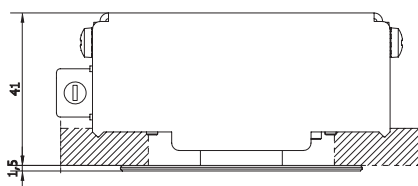

Canopy Type B (Sop, Storm, Wonder)

TECHNICAL SHEET

1704-90

Mounting: a soffitto / ceiling

Environment: Indoor - IP20

Materials: Metallo / Metal

Voltage: 220-240V 50/60Hz

Lighting Control: on-off / dimmable 0-10V / DALI / phase cut

1704-91*

Mounting: incasso / recessed

Environment: Indoor - IP20

Materials: Metallo / Metal

Voltage**: 24Vdc - remote driver non incluso / not included

*Cartongesso: foro Ø50 mm - spessore 10-15 mm

*Plasterboard: hole Ø50 mm - thickness 10-15 mm

**Il driver (24V-class 2) è remoto e venduto separatamente in funzione del numero dei pendenti / The remote driver is sold separately according to the number of suspensions

1704-90 CEILING

Ø11,3 x H3,5

1704-91 RECESSED