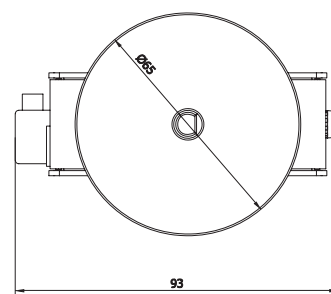

Canopy Type B (Sop, Storm, Wonder)

TECHNICAL SHEET

1704-90

Mounting: a soffitto / ceiling

Environment: Indoor - IP20

Materials: Metallo / Metal

Voltage: 220-240V 50/60Hz

Lighting Control: on-off / dimmable 0-10V / DALI / phase cut

1704-91*

Mounting: incasso / recessed

Environment: Indoor - IP20

Materials: Metallo / Metal

Voltage**: 24Vdc - remote driver non incluso / not included

*Cartongesso: foro Ø50 mm - spessore 10-15 mm

*Plasterboard: hole Ø50 mm - thickness 10-15 mm

**Il driver (24V-class 2) è remoto e venduto separatamente in funzione del numero dei pendenti / The remote driver is sold separately according to the number of suspensions

1704-90 CEILING

Ø11,3 x H3,5

1704-91 RECESSED