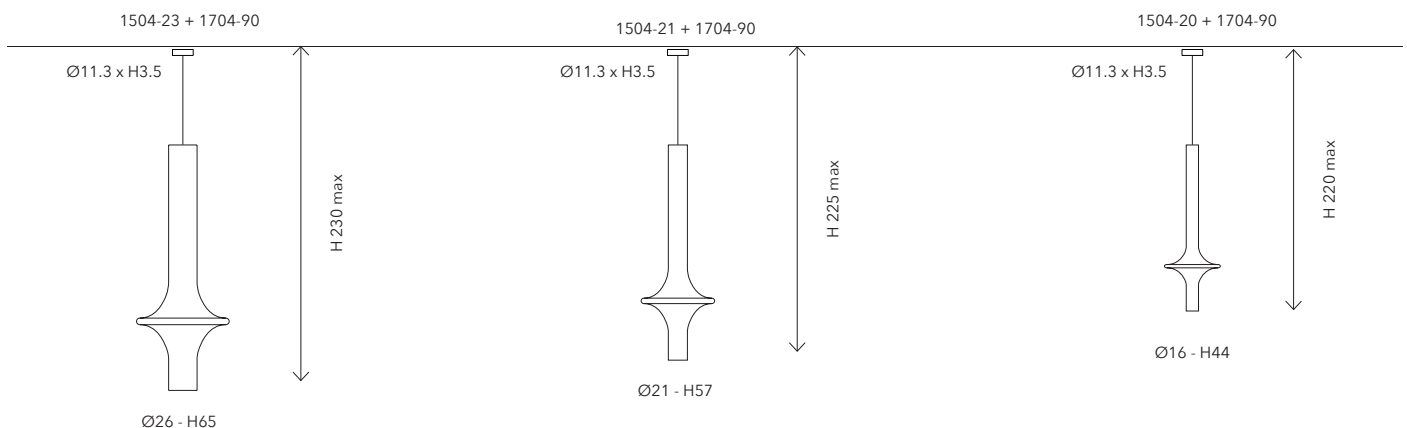

NOTE:

Remote driver not included

lampade installabili su pistre type B /

lamps installable on plates type B